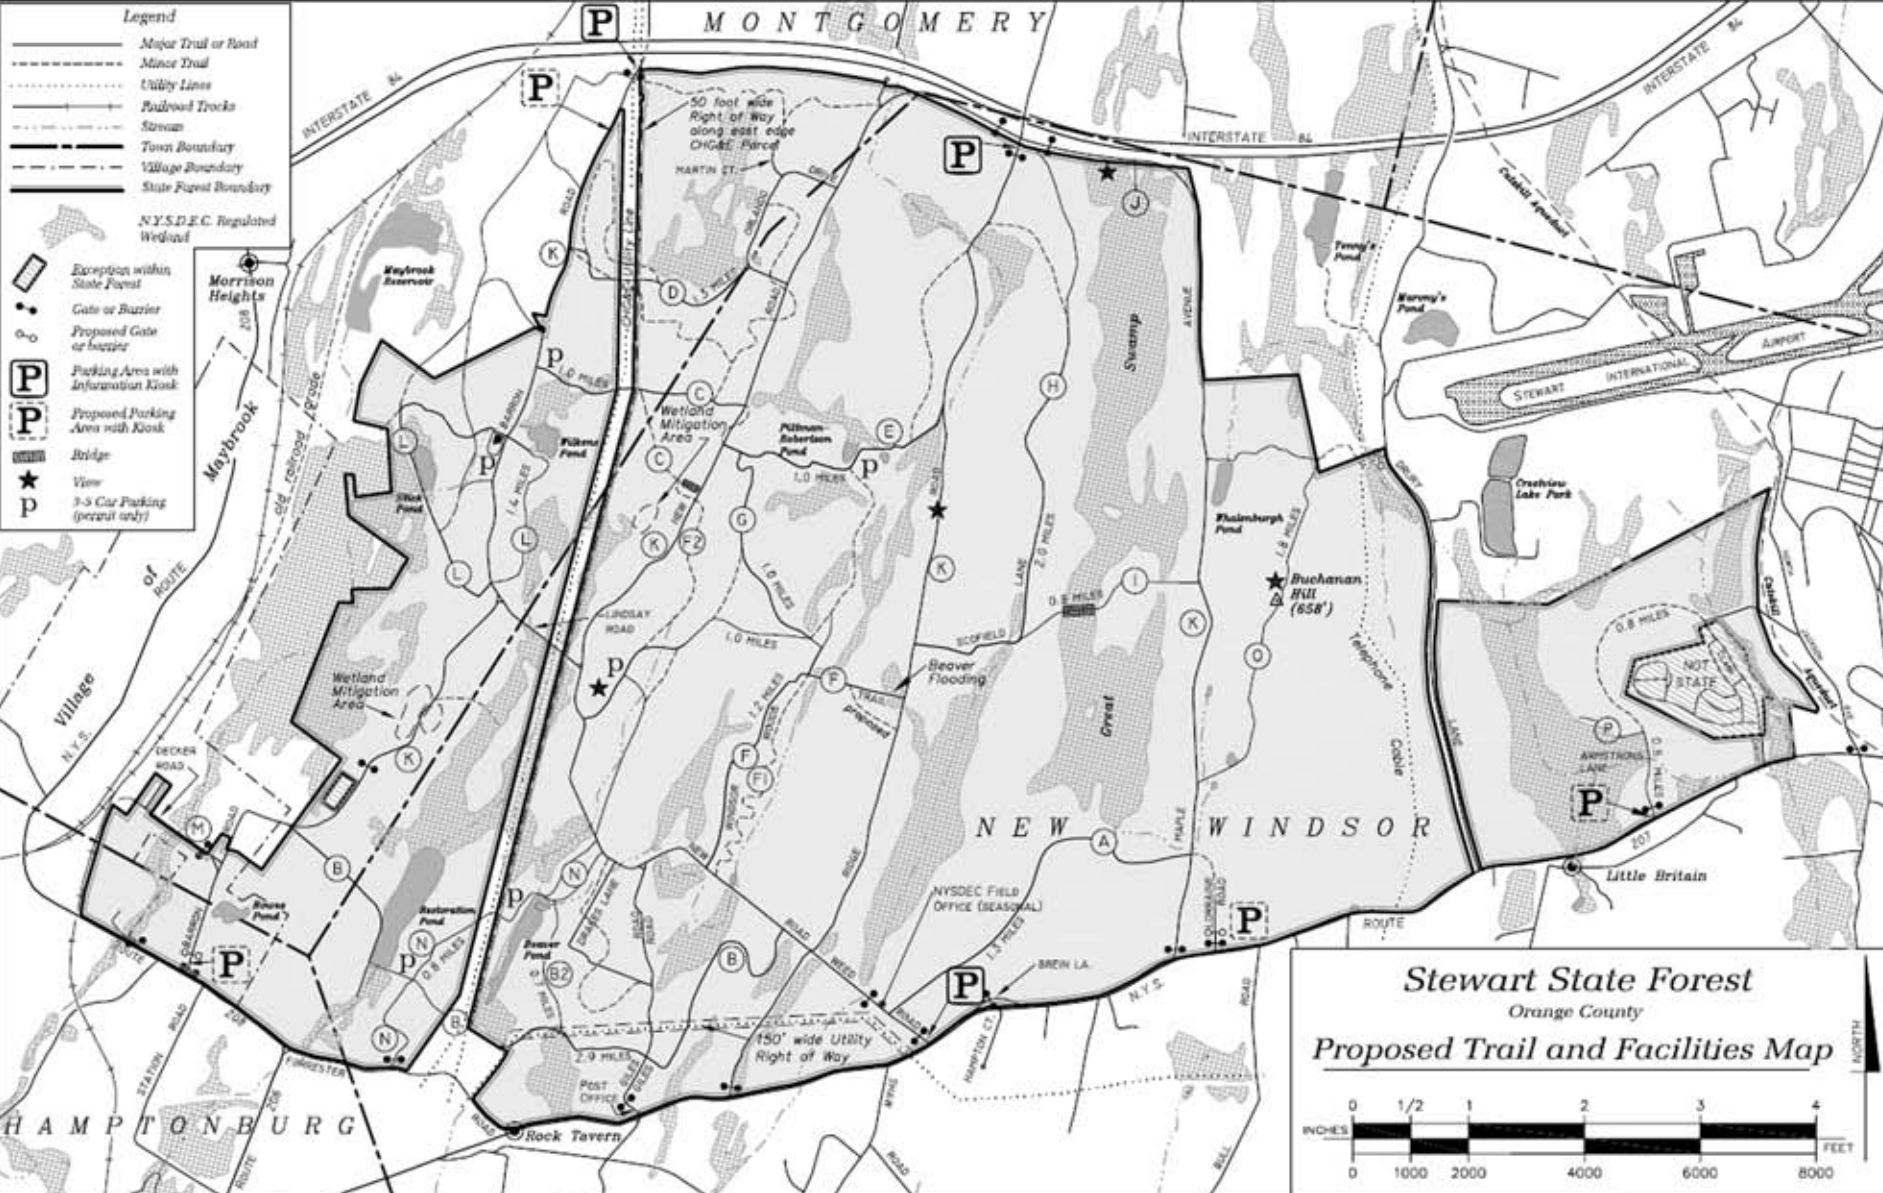

- Legend**
- Major Trail or Road
 - - - - - Minor Trail
 - · · · · Utility Lines
 - +—+—+ Railroad Tracks
 - +—+—+ Stream
 - Town Boundary
 - - - - - Village Boundary
 - State Forest Boundary
- N.Y.S.D.E.C. Regulated Wetland

- Exception within State Forest
- Gate or Barrier
- Proposed Gate or Barrier
- Parking Area with Information Kiosk
- Proposed Parking Area with Kiosk
- Bridge
- View
- 3-5 Car Parking (permit only)

Stewart State Forest
Orange County
Proposed Trail and Facilities Map

0 1/2 1 2 3 4
INCHES 0 1000 2000 4000 6000 8000
FEET

NORTH